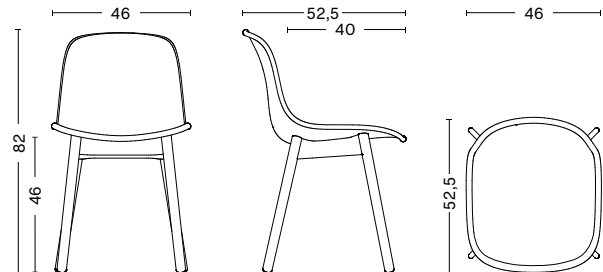

DIMENSIONS

WIDTH / 46 cm / 18.11"
DEPTH / 52,5 cm / 20.66"
HEIGHT / 82 cm / 32.28"
SEAT HEIGHT / 46 cm / 18.11"
SEAT DEPTH / 40 cm / 15.75"

GLIDERS

PLASTIC GLIDER / Standard on all variants. Suitable for all floorings that are not too sensitive.